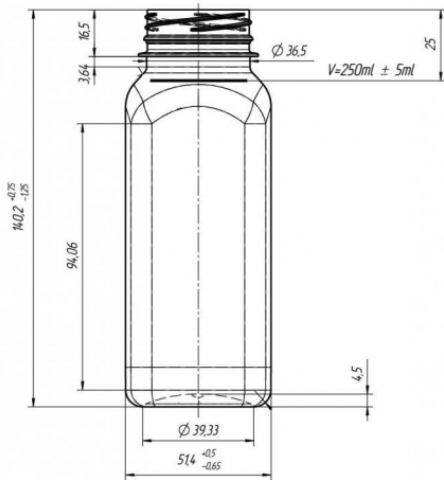

Bella 250

Food contact statement

We hereby confirm that this product complies with the requirements of the European legislation (EU) no 10/2011 and all its amendments for plastics used in contact with food

General info

Item no. (SKU):	LS1040819102
Family / Range:	Bella
Capacity:	250ml
Neck:	38mm 3-Start
Weight:	21
Shape:	Square
Material:	PET
Colour:	All Colours Available
Print Areas:	
Country of Origin:	Lithuania

Packaging Info

Packed in Boxes

Box Dimensions (mm):	594 x 394 x 448
Quantity per box (pcs):	200
Boxes per pallet (pcs):	20
Quantity per pallet (pcs):	4000
Net weight (kg):	84
Gross weight (kg):	106
Pallet height (mm):	2400

Packed in PE bags on trays (Full pallet)

Tray dimensions (mm):	1200 x 800 x 50
Quantity per tray (pcs):	300
Quantity per PE bag (pcs):	150
PE bags per tray (pcs):	2
Trays per pallet (pcs):	16
Quantity per pallet (pcs):	4800
Net weight (kg):	101
Gross weight (kg):	127
Pallet height (mm):	2400

Storage

Please be aware that these products are handled and stored correctly in order to ensure the safety and quality of our products. When storing this product, please avoid excessive force and storage above 40 degrees Celsius (86 degrees Fahrenheit)